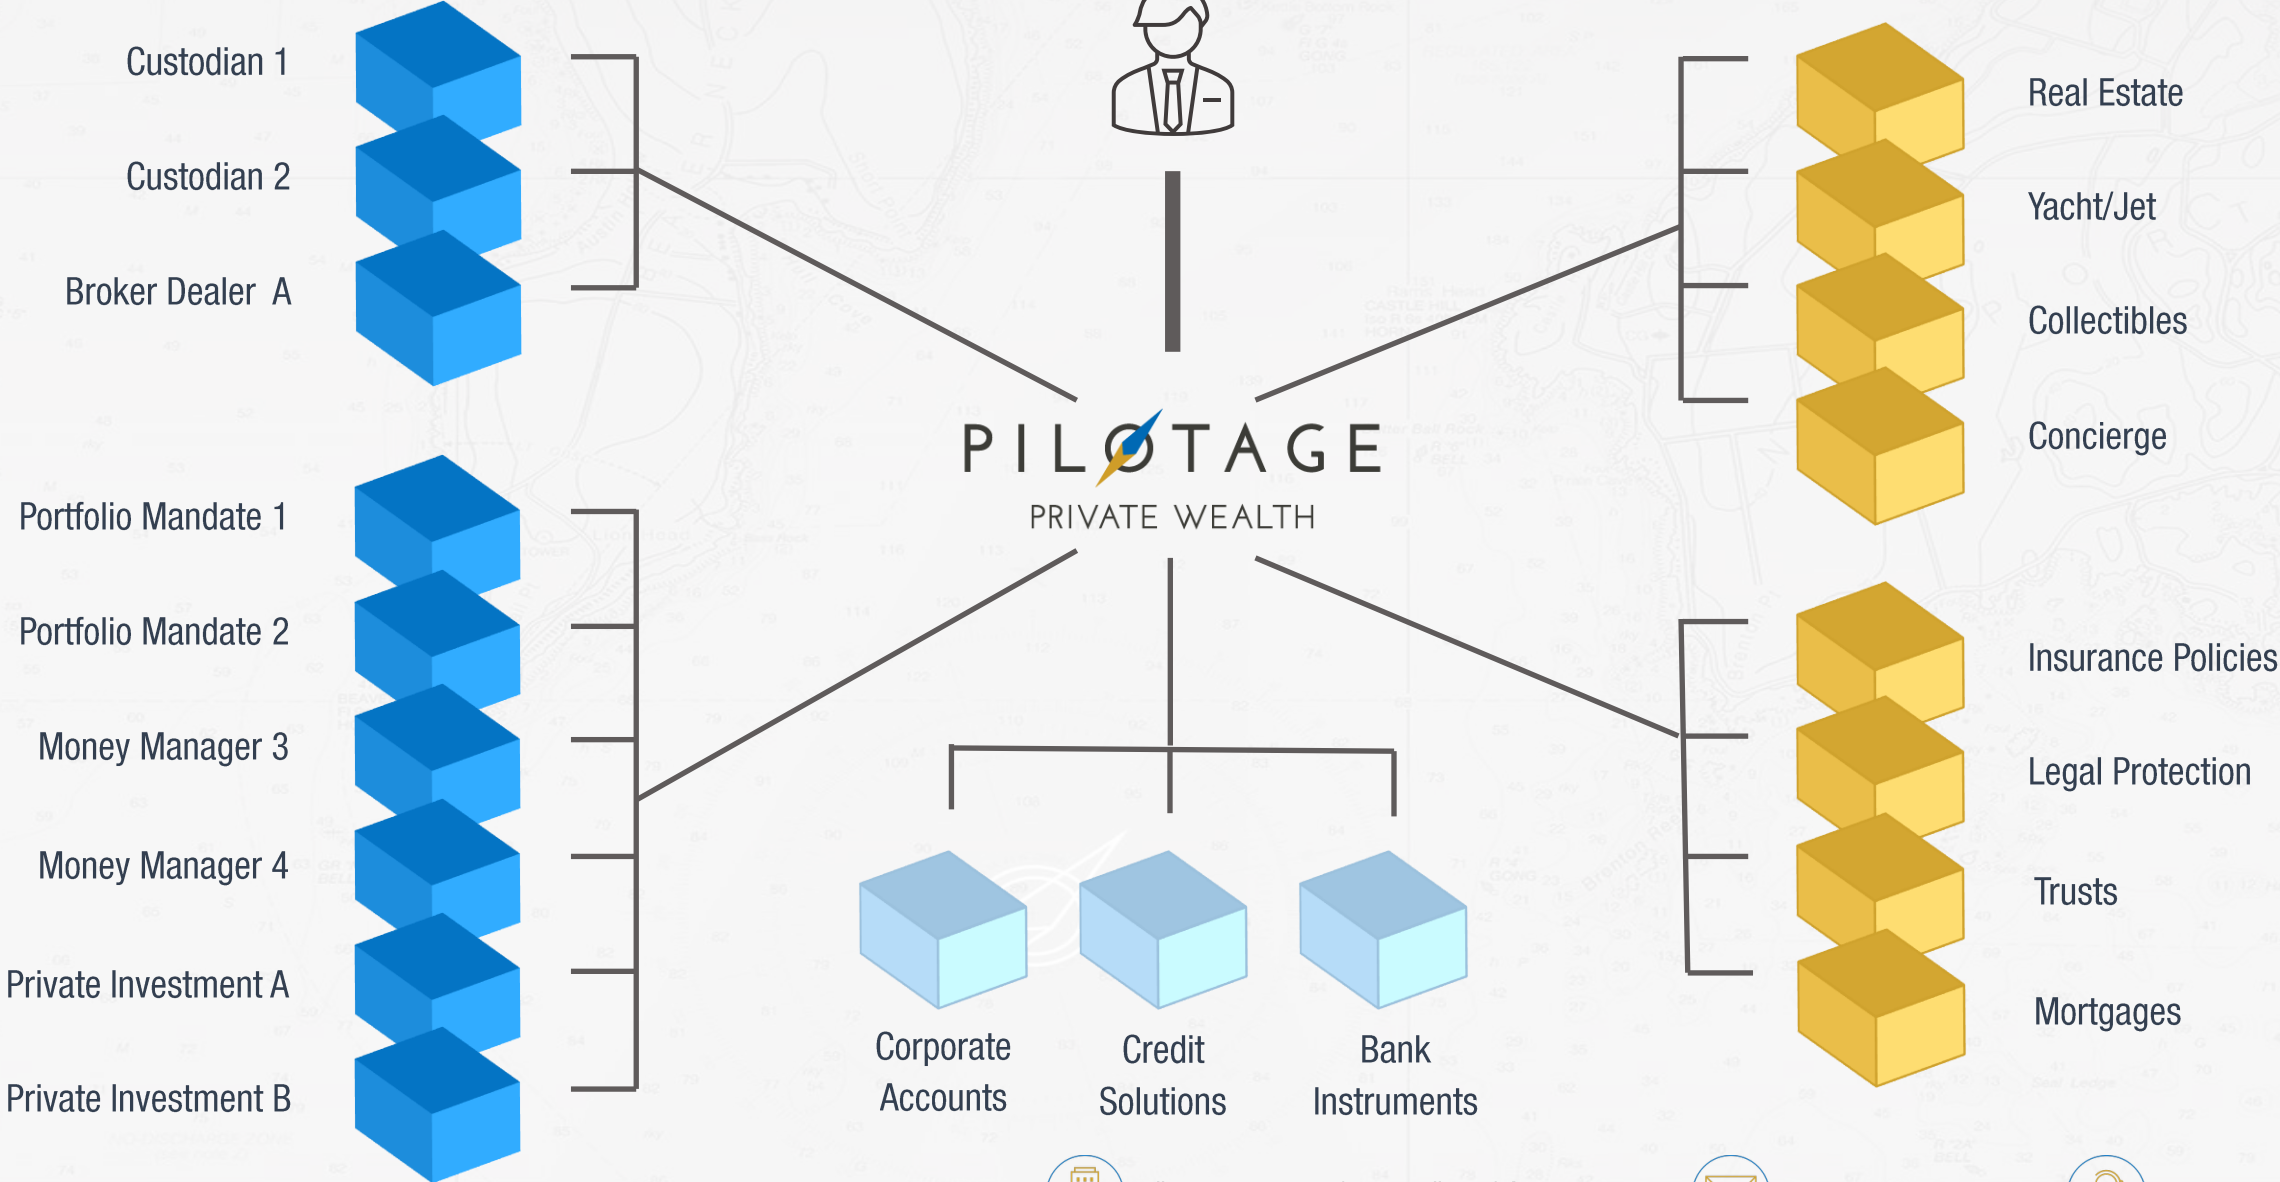

CUSTODY CONSOLIDATION, OVERSIGHT & RISK MANAGEMENT

PILOTAGE
PRIVATE WEALTH

Löwenstrasse 40 | 8001 Zürich | Switzerland

enquiries@pilotage.ch

+41 (0) 43 508 17 17